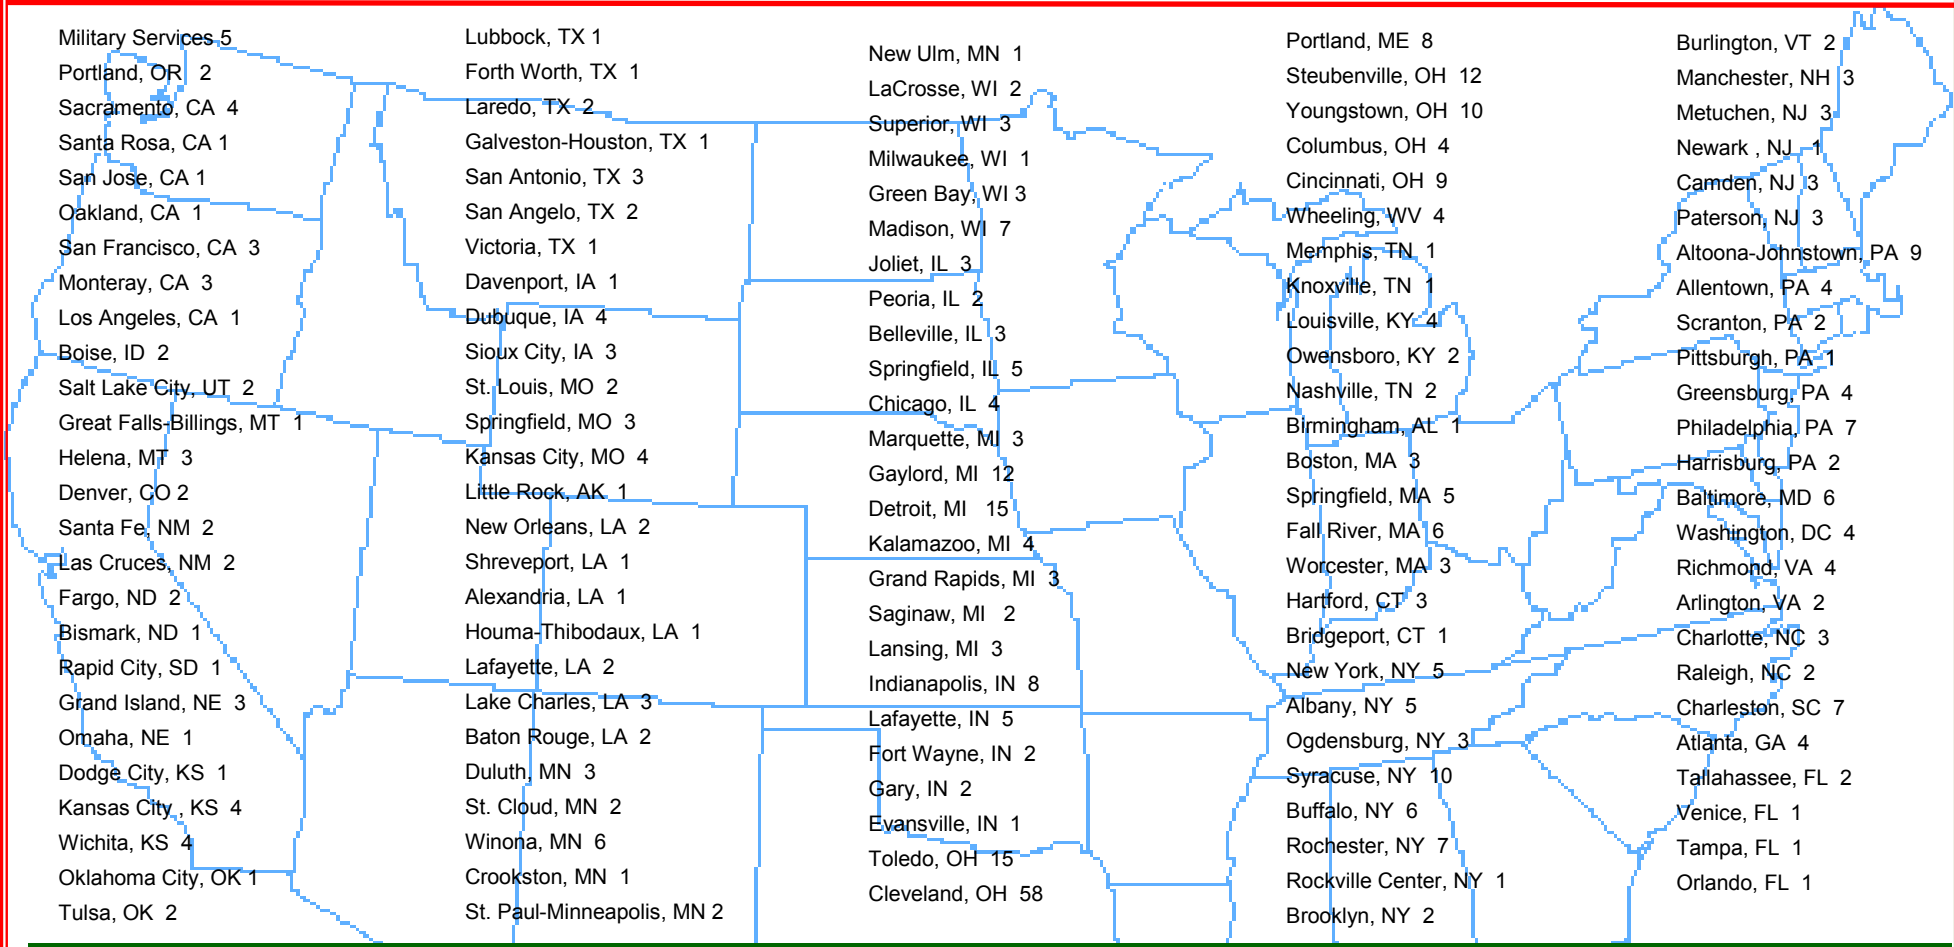

*Preaching on behalf of the Poor*

**630,000 Air Miles**

*June, 1999 thru December, 2011*

*476 Parishes in 128 Dioceses (listed here) in 43 States*

**79 Parish Missions**

- |                      |                   |
|----------------------|-------------------|
| Garfield Heights, OH | Northfield, OH    |
| Maple Heights, OH    | Berea, OH         |
| Brunswick, OH        | Rome, NY (2)      |
| Brook Park, OH       | Oneonta, NY       |
| Hinckley, OH         | Hempstead, NY     |
| Ashtabula, OH        | Fishers, IN       |
| Cincinnati, OH       | Gary, IN          |
| Uniontown, OH        | Pensacola, FL (2) |
| Twinsburg, OH        | Apopka, FL        |

- |                   |
|-------------------|
| Winter Garden, FL |
| Orlando, FL       |
| Old Bridge, NJ    |
| Boonton, NJ       |
| Dover, NJ         |
| Hackettstown, NJ  |
| Mullica Hills, NJ |
| Washington, DC    |
| Grayling, MI      |

- |                         |
|-------------------------|
| Lookout Mountain, GA    |
| Denton, TX              |
| Brusly, LA              |
| New Orleans, LA         |
| Santa Monica, CA        |
| Santa Maria, CA         |
| Rancho Palos Verdes, CA |
| Springfield, MO         |
| Afton, MO               |

**25 States & DC**

- |                      |
|----------------------|
| Great Falls, MT      |
| Fort Benton, MT      |
| Havre, MT            |
| Broomfield, CO (2)   |
| Essex Junction, VT   |
| West River, MD       |
| Grand Island, NE (2) |